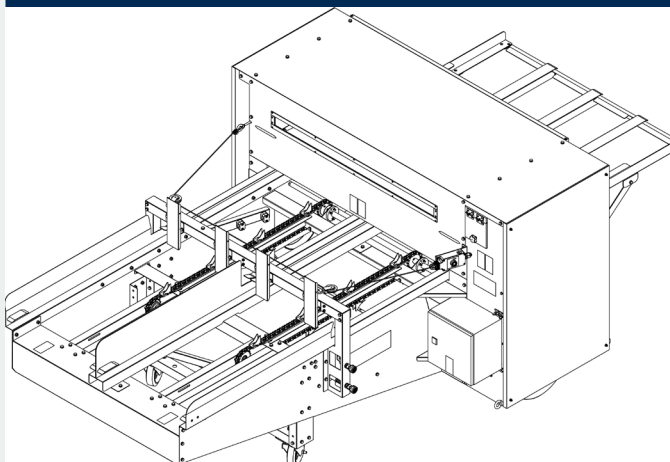

Options

- High pressure cleaner.
- U-profiles for moving of the slat washer with a fork lift.
- Different side guides possible for other slat types.

TECHNICAL DATA

Measurements

System length	3600 x 1900 x 1300 mm
System weight	400 kgs
Slats	
Max cleaning width*	1200 mm (2 x 600mm slats)
Chain speed	1 - 2,4 m / min
Capacity	2 - 5 slats / min

Max. water supply pressure	690 mm
VDL Jansen plastic slats	2 x 150 bar
Wooden slats	2 x 100 bar
Number of nozzles (spray heads)	2 x 2
Noise level	higher than 80 db(A)

Miscellaneous

Motor capacity	0,55 & 0,12 kW
Power supply	3 phase, 400 / 230 V, 50 Hz or other local voltage

POSSIBILITIES

Slat width

Standard suitable for

Slats upto 595 mm width	Premium slat VDL Jansen
Slats upto 615 mm width	
Slats upto 625 mm width	
Slats upto 705 mm width	BroMaxx® slat

Slat washer for plastic slats